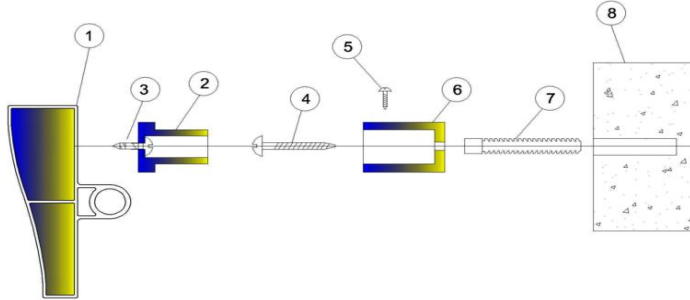

HAVA PURJÖRÜ X 1  
AIR RELIEF COCK X 1

KÖRTAPA X 1  
BLIND PLUG X 1

KÖRTAPA KAPAĞI X 2  
PLUG COVER X 2

DUBEL X 4  
PEG X 4

SABİTLEME VIDASI X 4  
FIXING SCREW X 4

1	TOWEL RADIATOR
2	TOWEL RADIATOR HANGER
3	SELF-DRILLING SCREW
4	SCREW (FOR BRICK WALL)
5	FIXING SCREW
6	WALL HANGER
7	PEG
8	WALL
9	
10	